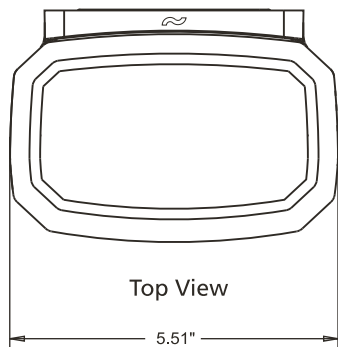

# PURELL® ES8 TOUCH-FREE SOAP DISPENSER DIMENSIONS

Use the dimensions provided to ensure adequate wall spacing and clearance for the unit.  
Refill sold separately.

Front View

Side View

Back View

GOJO Industries, Inc.  
One GOJO Plaza, Suite 500  
P.O. Box 991 • Akron, OH 44309-0991  
Tel: 1-330-255-6000 • Toll-free: 1-800-321-9647  
Fax: 1-800-FAX-GOJO