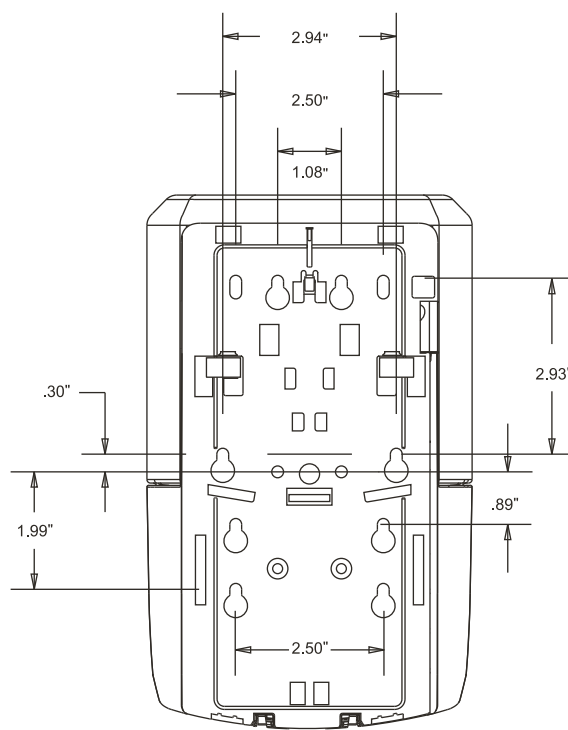

# PURELL® ES8 TOUCH-FREE SOAP DISPENSER DIMENSIONS

Use the dimensions provided to ensure adequate wall spacing and clearance for the unit.  
Refill sold separately.

Front View

Side View

Back View

GOJO Industries, Inc.  
One GOJO Plaza, Suite 500  
P.O. Box 991 • Akron, OH 44309-0991  
Tel: 1-330-255-6000 • Toll-free: 1-800-321-9647  
Fax: 1-800-FAX-GOJO