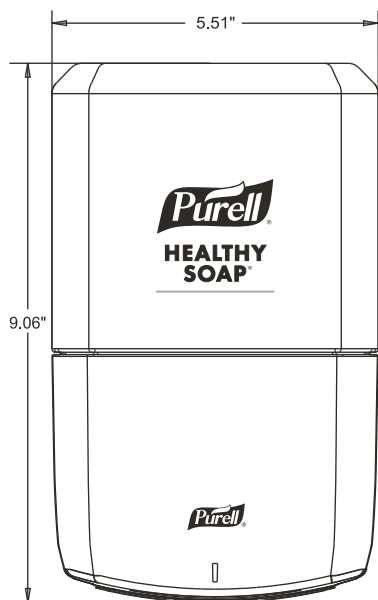

# PURELL® ES8 TOUCH-FREE SOAP DISPENSER DIMENSIONS

Use the dimensions provided to ensure adequate wall spacing and clearance for the unit.  
Refill sold separately.

Front View

Side View

Back View

GOJO Industries, Inc.  
One GOJO Plaza, Suite 500  
P.O. Box 991 • Akron, OH 44309-0991  
Tel: 1-330-255-6000 • Toll-free: 1-800-321-9647  
Fax: 1-800-FAX-GOJO